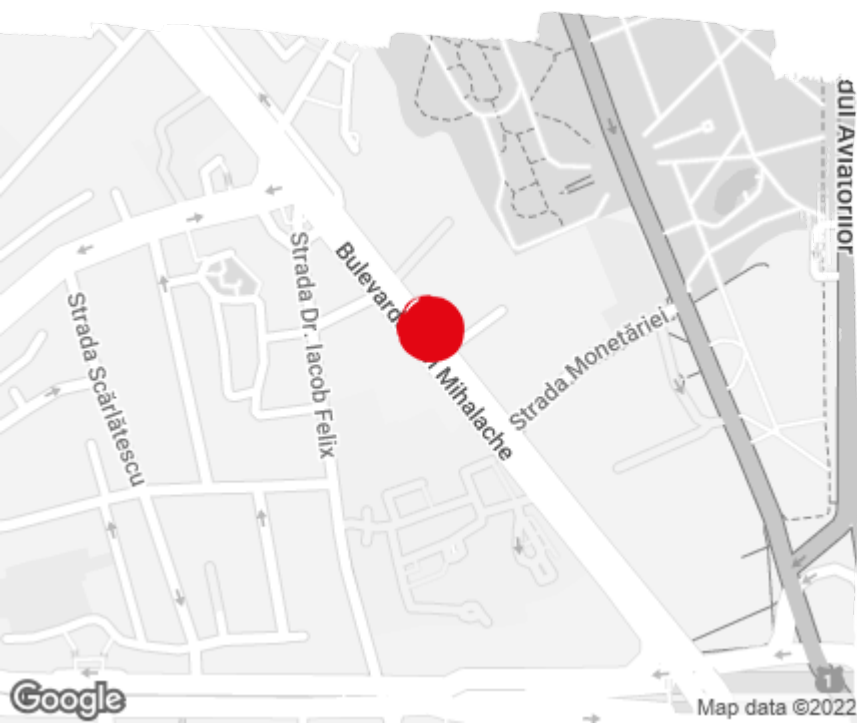

Location

Available space

Building completely leased