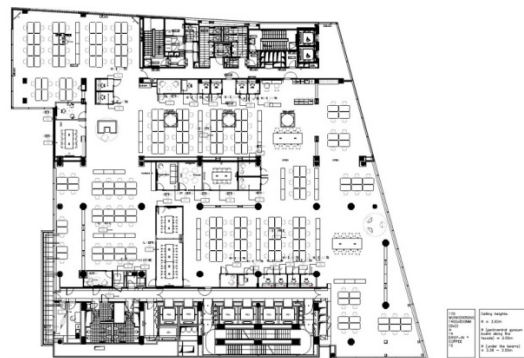

Office space*	after login *
Service charge*	after login *
Availability	after login *

* Asking terms for m²/month

Location

Available space

Building completely leased

Typical floor plan

Contact

+40 21 302 3400